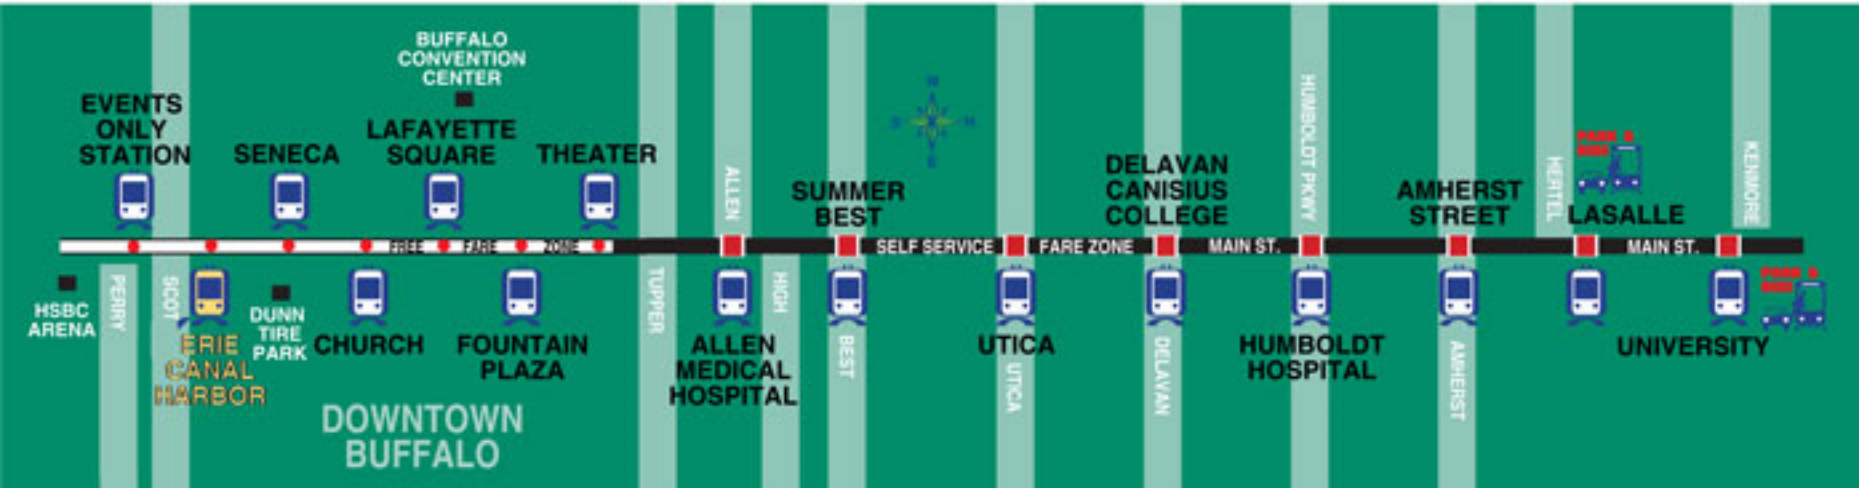

WEEKDAYS

6:00 a.m. to 12:30 a.m.

SATURDAYS

7:35 a.m. to 12:30 a.m.

SUNDAYS

10:00 a.m. to 6:40 p.m.

INBOUND
HOURS OF OPERATION

OUTBOUND
HOURS OF OPERATION

WEEKDAYS

5:30 a.m. to 12:00 Midnight

SATURDAYS

7:05 a.m. to 12:00 Midnight

SUNDAYS

9:30 a.m. to 6:10 p.m.