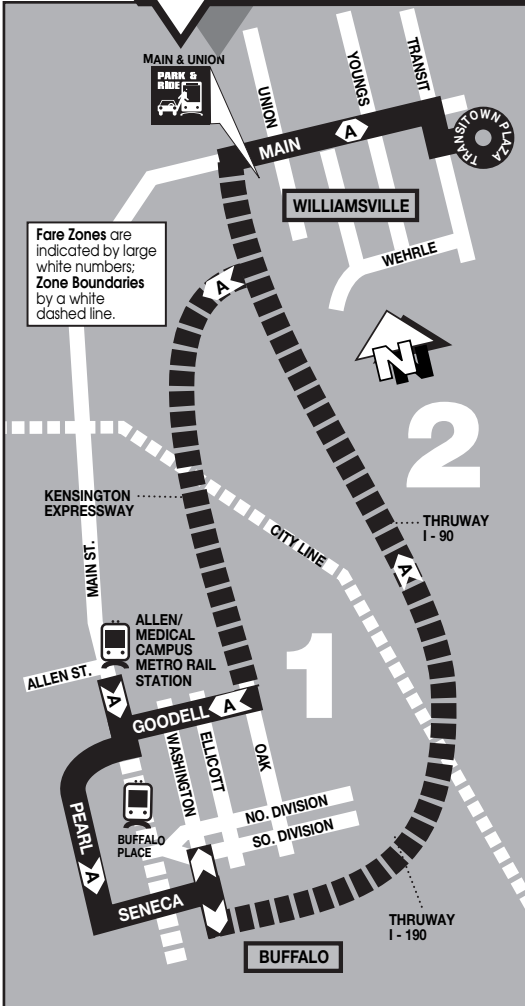

EXPRESS 66

June 27, 2010 thru
September 4, 2010

WILLIAMSVILLE

#66 WILLIAMSVILLE

MONDAY THRU FRIDAY

TO DOWNTOWN BUFFALO

TRANSITOWN PLAZA	MAIN & TRANSIT	MAIN & UNION	SOUTH DIV. & WASHINGTON
A.M.	A.M.	A.M.	A.M.
A705	709	717	744
A725	729	737	804
A740	744	752	819
A810	814	822	849

FROM DOWNTOWN BUFFALO

MAIN & ALLEN	COURT & PEARL	MAIN & UNION	TRANSITOWN PLAZA
P.M.	P.M.	P.M.	P.M.
A407	413	437	448
A434	440	504	515
A510	516	540	551

♿ - All Metro service is accessible

CASH FARES

	1 Zone	2 Zone	3 Zone	4 Zone
Passenger Ride				
Full	\$1.75	\$2.05	\$2.35	\$2.65
Reduced*	\$.75	\$.90	\$ 1.05	\$ 1.20

ZONES - TRANSFERS - TOKENS

The Metro system is divided into four fare zones, with a 30 cent full fare (15 cent reduced fare) charge each time you cross into a new zone. Zones are marked on route maps appearing on every schedule.

On inbound trips crossing more than one zone, the entire fare is paid when boarding. On outbound trips, zone charges are paid when leaving the bus.

Transfers, available from your bus operator, allow you to board a connecting bus. Transfers are 35 cents full fare (15 cents reduced) and are paid when boarding the second bus.