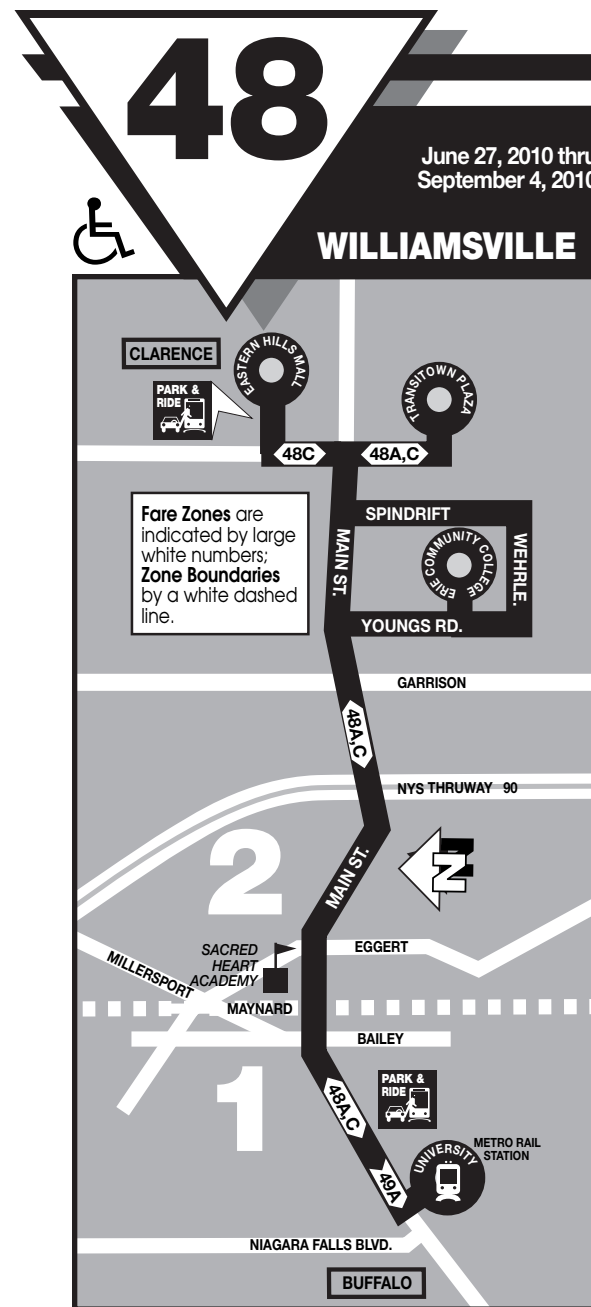

SUNDAY & HOLIDAYS

METRO RAIL

TO UNIVERSITY STATION / BUFFALO

EASTERN HILLS MALL	MAIN & UNION	MAIN & EGGERT	UNIVERSITY STATION	LEAVE UNIVERSITY RAIL STA.	ARRIVE ERIE CANAL HARBOR STA.
A.M.	A.M.	A.M.	A.M.	A.M.	A.M.
C707	719	725	730	(↗747)	822
C1059	1111	1117	1122	1140	1159
P.M.	P.M.	P.M.	P.M.	P.M.	P.M.
C1207	1219	1225	1230	1240	1259
C114	126	132	137	200	219
C228	240	246	251	300	319
C335	347	353	358	420	439
C457	509	515	520	540	559
C609	621	627	632	640	659
C1117	1129	1135	1140	(↗1202)	1237

METRO RAIL

FROM UNIVERSITY STATION / BUFFALO

LEAVE ERIE CANAL HARBOR STA.	ARRIVE UNIVERSITY RAIL STA.	UNIVERSITY STATION	MAIN & EGGERT	MAIN & UNION	TRANSITOWN PLAZA	EASTERN HILLS MALL
A.M.	A.M.	A.M.	A.M.	A.M.	A.M.	A.M.
(↗531)	604	C631	636	643	656	700
950	1009	C1023	1028	1035	1048	1052
1110	1129	C1133	1138	1145	1158	1202
P.M.	P.M.	P.M.	P.M.	P.M.	P.M.	P.M.
1210	1229	C1240	1245	1252	105	109
130	149	C154	159	206	219	223
230	249	C300	305	312	325	329
350	409	C418	423	430	443	447
450	509	C530	535	542	555	559
(↗949)	1022	C1040	1045	1052	1105	1109

C-Via Main to Eastern Hills Mall
↗ - Trips continue on Route 49
↖ - Connecting #8 Main Bus

♿ - All Metro service is accessible.

Check timetable for possible time adjustments.

NFTA-METRO 855-7211
for information: www.nfta.com
TDD/Relay 711 or 1-800-662-1220