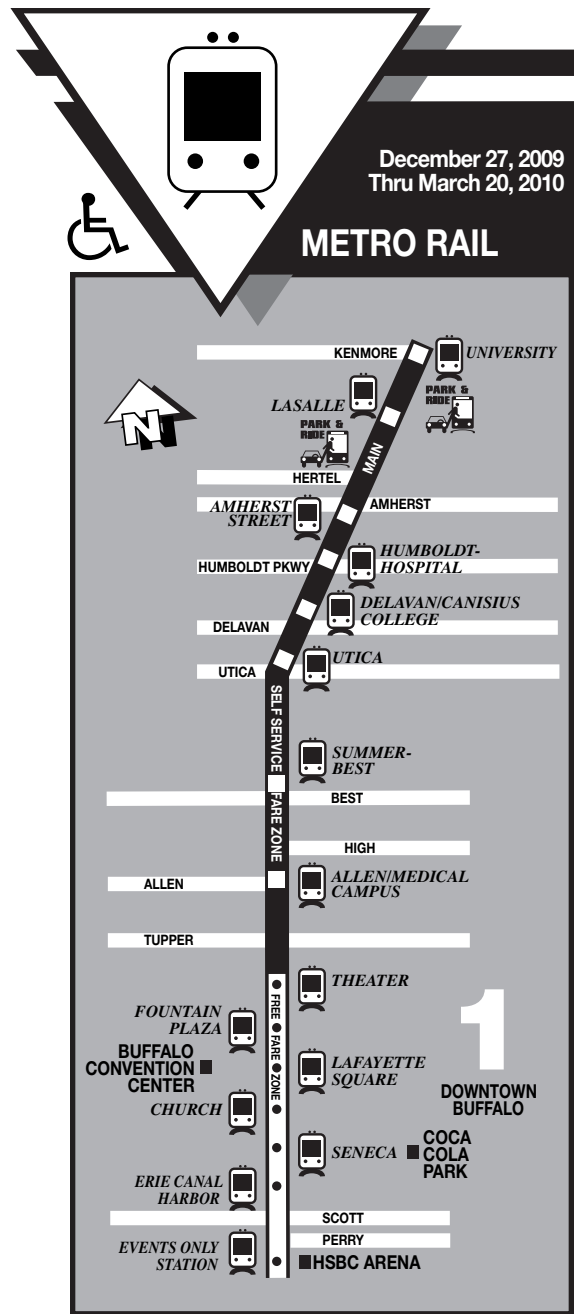

No change from previous timetable

NFTA-METRO

for information: **855-7211**

855-7650 TDD www.nfta.com

Metro, a subsidiary of the Niagara Frontier Transportation Authority