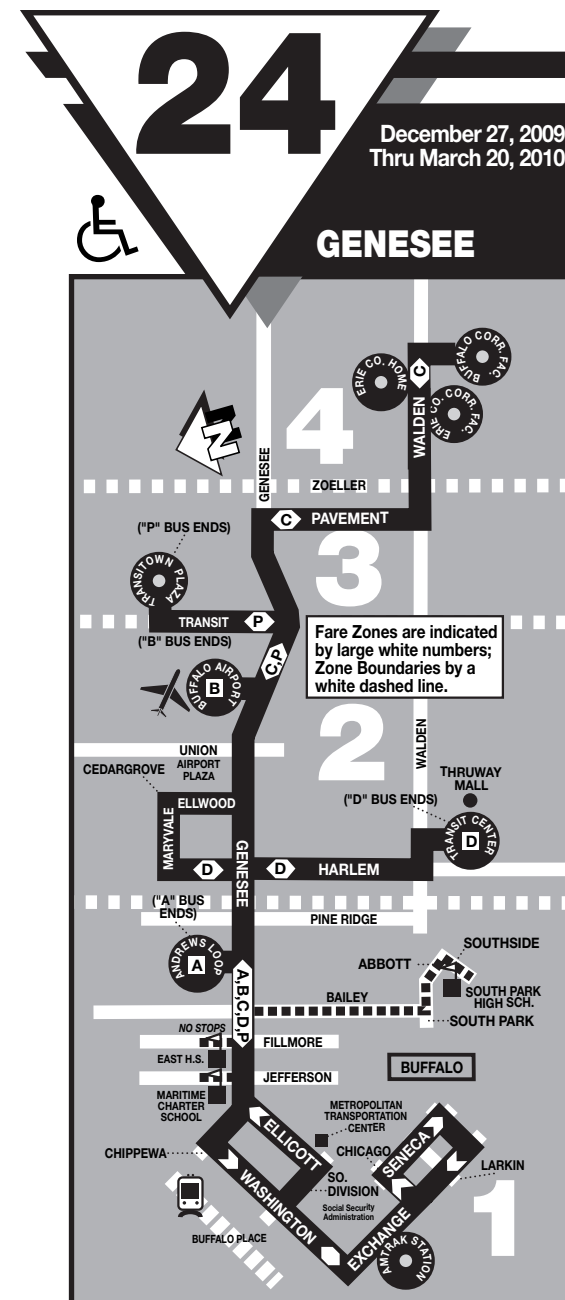

FROM DOWNTOWN BUFFALO										
AMTRAK STATION	GENESEE & MICHIGAN	GENESEE & FILLMORE	GENESEE & BAILEY	ANDREWS LOOP	BUFFALO NIAGARA AIRPORT	GENESEE & TRANSIT	ERIE CO. HOME	ERIE CO. CORREC. FAC.	BUFFALO CORREC. FAC.	
A.M.	A.M.	A.M.	A.M.	A.M.	A.M.	A.M.	A.M.	A.M.	A.M.	
C546	555	601	606	610	624	630	643	645	650	
B715	724	730	735	739	753					
B820	829	835	840	844	858					
B855	904	910	915	919	933					
B957	1006	1013	1018	1022	1036					
C1035	1044	1050	1055	1059	1113	1119	1132	1134	1139	
B1120	1129	1136	1141	1145	1159					
	1214	1221	1226	1230	1244					
B1255	104	111	116	120	134					
C145	154	201	206	210	224	230	243	245	250	
B235	244	251	256	300	314					
B349	358	405	410	414	428					
B435	444	451	456	500	514					
B535	544	551	556	600	614					
635	644	651	656	700						
B730	739	746	751	755	809					
B820	829	836	841	845	859					
B905	914	921	926	930	944					
C950	959	1006	1011	1015	1029	1035	1048	1050	1055	
1029	1038	1045	1050	1054						

This route serves the Social Security Administration at 186 Exchange St.

NFTA-METRO Check timetable for schedule adjustments.
for information: **855-7211**
855-7650 TDD www.nfta.com
Metro, a subsidiary of the Niagara Frontier Transportation Authority

♿ - All Metro service is accessible.