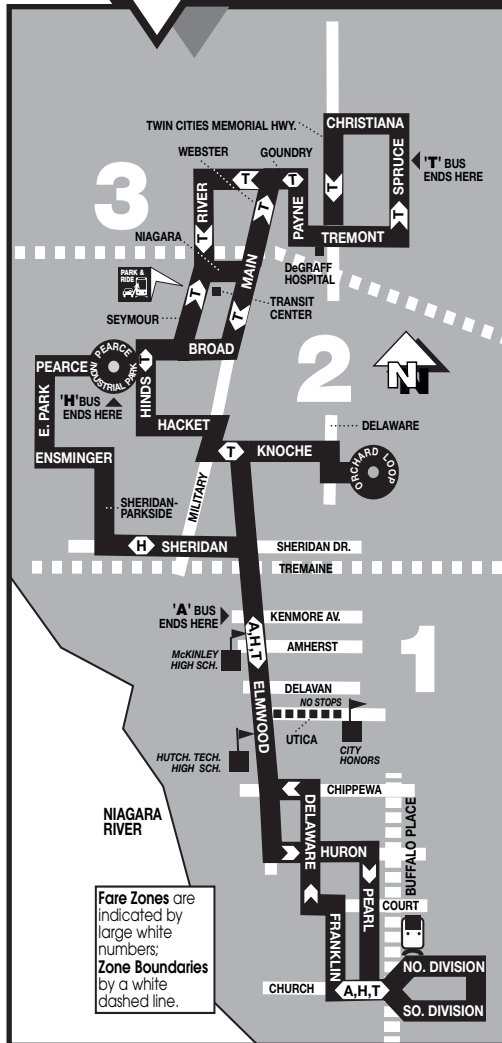

20

December 27, 2009
Thru March 20, 2010

ELMWOOD

Check timetable for schedule adjustments.
NFTA-METRO
for information: **855-7211**
855-7650 TDD www.nfta.com
Metro, a subsidiary of the Niagara Frontier Transportation Authority

SATURDAY

TO DOWNTOWN BUFFALO

PEARCE INDUST. PARK	DELAWARE & ORCHARD	ELMWOOD & KNOCHE	ELMWOOD & KENMORE	ELMWOOD & DELAN	ELMWOOD & NORTH	SOUTH DIV. & WASHINGTON
A.M.	A.M.	A.M.	A.M.	A.M.	A.M.	A.M.
H649	608	610	A533 617	544 628	551 635	601 645
H824	731	734	743	754	801	812
H1016	900	903	909	924	932	943
	927	930	939	951	959	1010
	956	959	1008	1020	1028	1040
			1030	1044	1052	1104
	1045	1048	1057	1111	1119	1131
	1105	1108	1117	1131	1139	1151
	1138	1141	1150	1204	1212	1224
P.M.	P.M.	P.M.	P.M.	P.M.	P.M.	P.M.
H1202	1232	1235	1244	1257	105	117
H1249	115	118	125	138	146	158
H134			148	201	209	221
H207			221	234	242	254
	244	247	254	307	315	327
	300	303	310	323	331	343
H318			332	345	353	405
	355	358	405	418	426	438
H424			438	452	500	512
	453	456	505	519	527	539
H534			515	527	549	601
	600	603	612	626	634	646
	634	637	646	700	708	720
	656	659	708	721	729	741
	717	720	729	742	749	801
H744			758	811	818	830
	810	813	822	835	842	854
	835	838	847	900	907	918
	854	857	905	918	925	936
	948	951	959	1012	1019	1030
H1031			1044	1057	1104	1115
	1119	1122	1130	1143	1150	1201
A.M.	A.M.	A.M.	A.M.	A.M.	A.M.	A.M.
	1203	1206	1214	1227	1234	1245

FROM DOWNTOWN BUFFALO

NORTH DIV. & ELLCOTT	ELMWOOD & NORTH	ELMWOOD & DELAN	ELMWOOD & KENMORE	ELMWOOD & KNOCHE	DELAWARE & ORCHARD	PEARCE INDUST. PARK
A.M.	A.M.	A.M.	A.M.	A.M.	A.M.	A.M.
H606	615	621	631	724	726	644
H736	650	659	706	717	852	854
H824	817	827	834	845	852	854
H926	857	908	915	928	936	938
H1016	955	1007	1016	1029	1037	1040
	1015	1027	1036	1049	1057	1100
	1045	1057	1106	1119	1127	1130
H1109	1121	1130	1143			1157
	1136	1148	1157	1210	1218	1221
	1156	1208	1217	1230		1244
P.M.	P.M.	P.M.	P.M.	P.M.	P.M.	P.M.
H1202	1234	1246	1255	107	115	117
H108	120	129	141			155
	141	153	202	214	222	224
	203	215	224	236	244	246
H226	238	238	247	259		313
	259	311	320	332	340	342
H332	344	344	353	405		419
	348	400	409	422	430	433
	410	422	431	444	452	455
	443	455	504	517	525	528
H517	529	538	551			605
	544	556	605	618	626	629
	606	618	627	640	648	651
	627	639	648	701	709	712
H651	703	711	724			738
	725	737	745	758	806	809
	746	758	806	819	827	830
	806	818	826	839	847	850
A835	847	855	908			
	900	912	920	933	940	943
H941	953	1001	1012			1026
	1035	1047	1054	1105	1112	1114
	1120	1132	1139	1149	1156	1158
A.M.	A.M.	A.M.	A.M.	A.M.	A.M.	A.M.
A1206	1218	1225	1235			
	1250	102	109	119	126	128

SUNDAY AND HOLIDAYS

TO DOWNTOWN BUFFALO